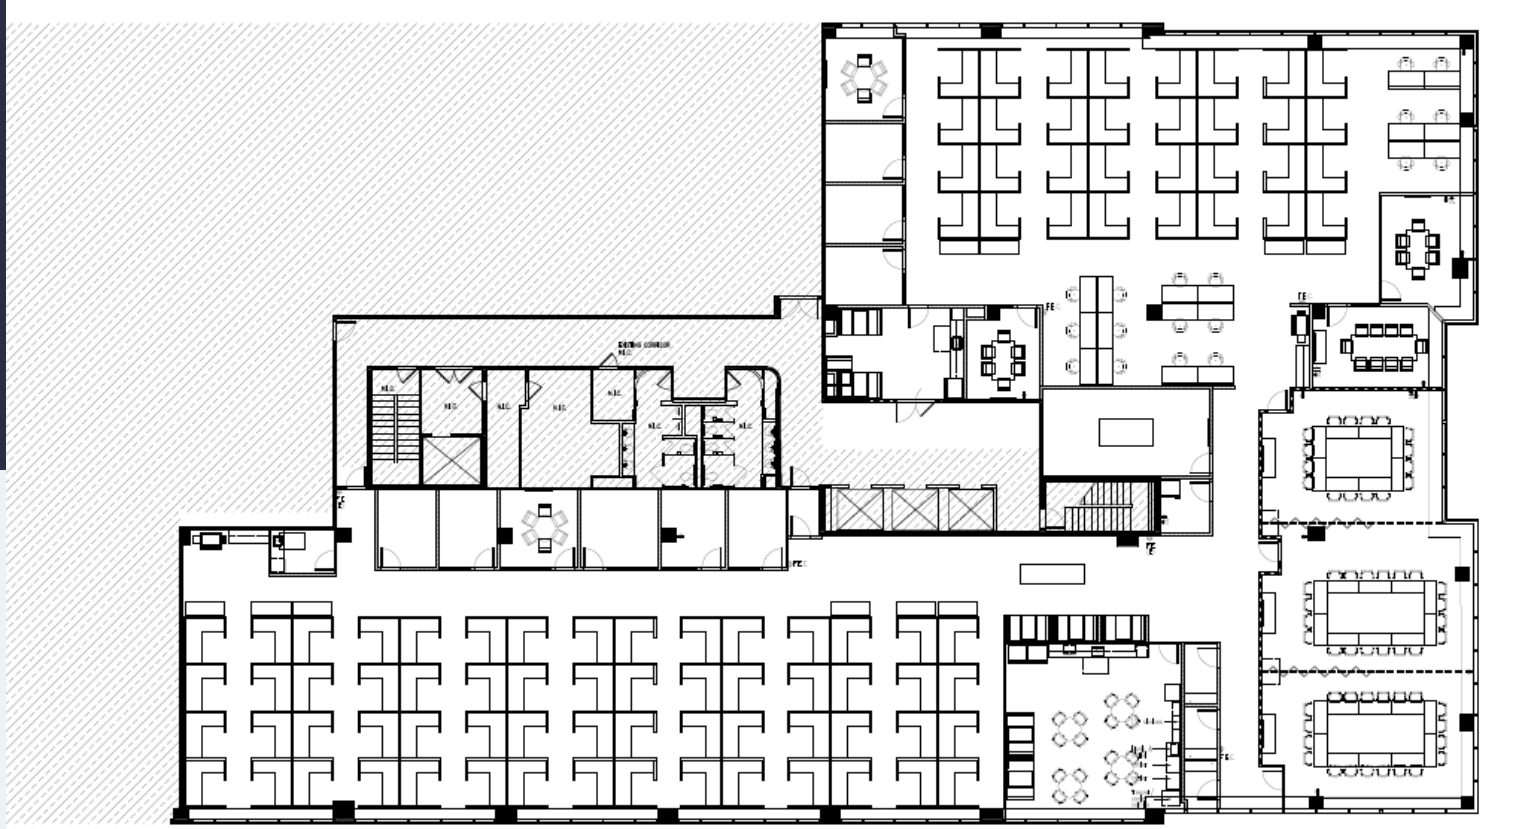

18,757 RSF Furnished Plug & Play Available Now