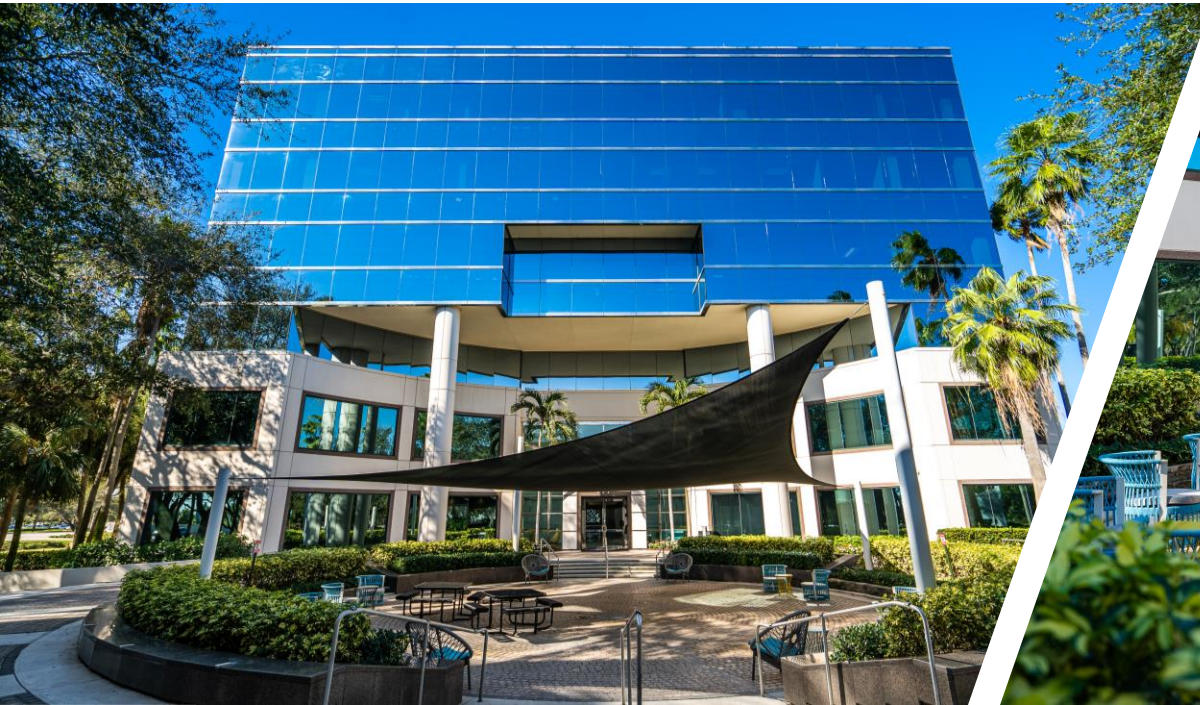

Boca Colonnade I

777 Yamato Road Suite 400

Boca Raton, FL 33431

18,757 SF Available Now

Furnished Plug & Play Available

workspace
property trust

Asking Rent: \$28.00/NNN

2024 OPEX: \$14.92 RSF

New
Building
Gym Coming
in 2025!

777 Yamato Road Suite 400

Boca Raton, Florida 33431

PROPERTY HIGHLIGHTS

AMENITIES

Class "A" office building with a abundant parking ratio of 4.5/1,000 SF. Hurricane impact glass, structured garage parking, electric vehicle charging stations, and high-quality fiber optic network. New gym coming in 2024. On-site security, property management, updated conference facility, and café. Modern lobby features free Wi-Fi, functional breakout areas with interactive touchscreen directory. Located on a nature preserve with close proximity to hotels, banks, shopping centers, fitness centers, dry-cleaning, daycare and numerous restaurants.

Building Owner: Workspace Property Trust

Total Building Size: 155,608 SF

18,757 SF Available Now

Modern Collaborative Lobby

Building Conference Room

Outdoor Café Seating

On-site Café

777 Yamato Road Suite 400