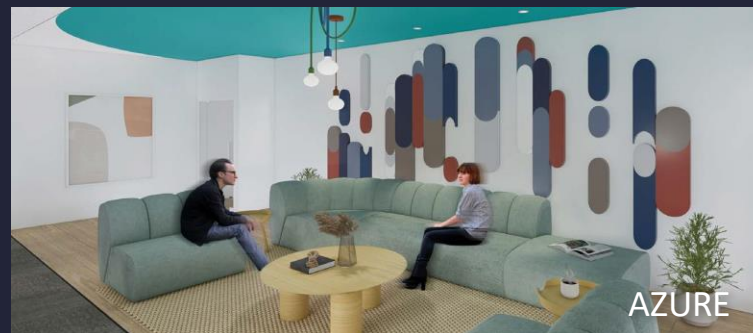

New
Building
Gym Coming
in 2025!

777 Yamato Road Suite 400

Boca Raton, Florida 33431

PROPERTY HIGHLIGHTS

AMENITIES

Class "A" office building with a abundant parking ratio of 4.5/1,000 SF. Hurricane impact glass, structured garage parking, electric vehicle charging stations, and high-quality fiber optic network. New gym coming in 2024. On-site security, property management, updated conference facility, and café. Modern lobby features free Wi-Fi, functional breakout areas with interactive touchscreen directory. Located on a nature preserve with close proximity to hotels, banks, shopping centers, fitness centers, dry-cleaning, daycare and numerous restaurants.

Spaces for the Way Work Happens Today.

These beautifully designed themes inspire creativity and encourage productivity. Whether you are looking for 1,000 square feet or 100,000 square feet, our in-house design & development team can deliver a turnkey office solution.

Tailored for the Evolution of Office:

- “A La Carte” or “On Demand” Furniture Packages Available
- Plug & Play IT Packages Available

Scan here to learn more about our premium theme selects.

SCANDI

AZURE

TAHOE

BOCA

*Indicative of the look and feel (not the actual suite)