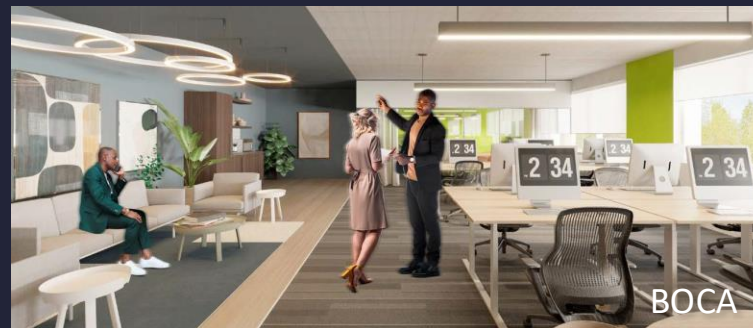

New
Building
Gym Coming
in 2025!

777 Yamato Road Suite 400

Boca Raton, Florida 33431

PROPERTY HIGHLIGHTS

AMENITIES

Class "A" office building with a abundant parking ratio of 4.5/1,000 SF. Hurricane impact glass, structured garage parking, electric vehicle charging stations, and high-quality fiber optic network. New gym coming in 2024. On-site security, property management, updated conference facility, and café. Modern lobby features free Wi-Fi, functional breakout areas with interactive touchscreen directory. Located on a nature preserve with close proximity to hotels, banks, shopping centers, fitness centers, dry-cleaning, daycare and numerous restaurants.

Spaces for the Way Work Happens Today.

These beautifully designed themes inspire creativity and encourage productivity. Whether you are looking for 1,000 square feet or 100,000 square feet, our in-house design & development team can deliver a turnkey office solution.

BOCA

*Indicative of the look and feel (not the actual suite)