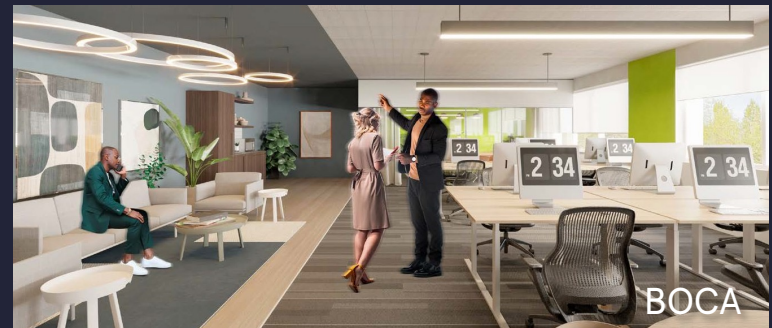

*Indicative of the look and feel (not the actual suite)