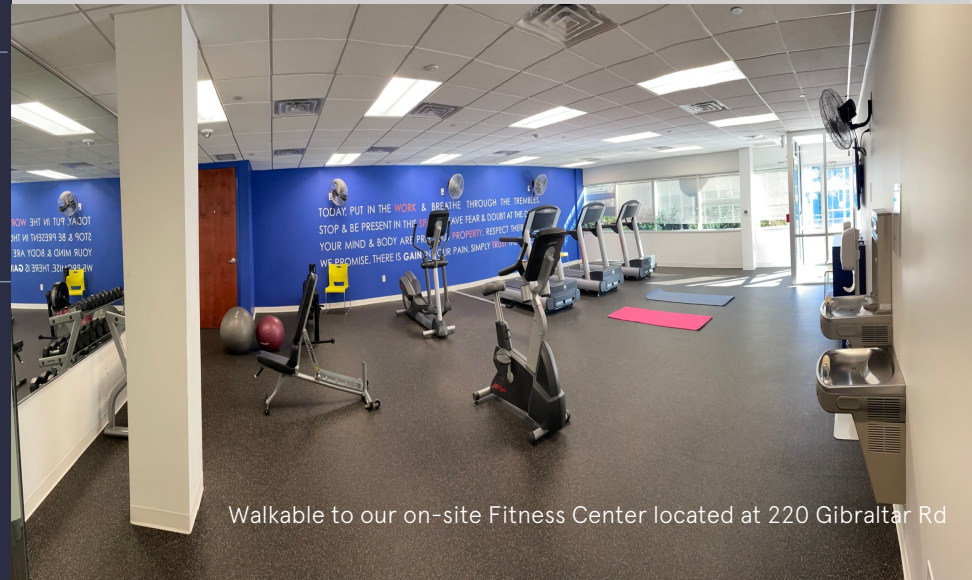

AMENITIES

240 Gibraltar Road is an Energy Star-rated, three-story, multi-tenant office building in Horsham, Pennsylvania. The Class A office features a fitness center with showers, a full-service on-site café with outside patio seating, on-site fitness center, an updated two-story atrium lobby with new furniture and finishes, and abundant natural light.

240 Gibraltar Road offers partially and fully built-out space with various floor plans and is move-in ready.

TRANSPORTATION

Proximate location to (2) Pennsylvania Turnpike access points.

Horsham Township's h.o.p.s shuttle service is also available to tenants, facilitating transportation between the SEPTA Regional Rail, the Horsham Business Center & the PA Lifestyle Campus.

Building Owner: Workspace Property Trust

Total Building Size: 63,587

Ceiling Height: 8'6"

Walkable to Duke's Cafe located at 220 Gibraltar Rd

Walkable to our on-site Fitness Center located at 220 Gibraltar Rd