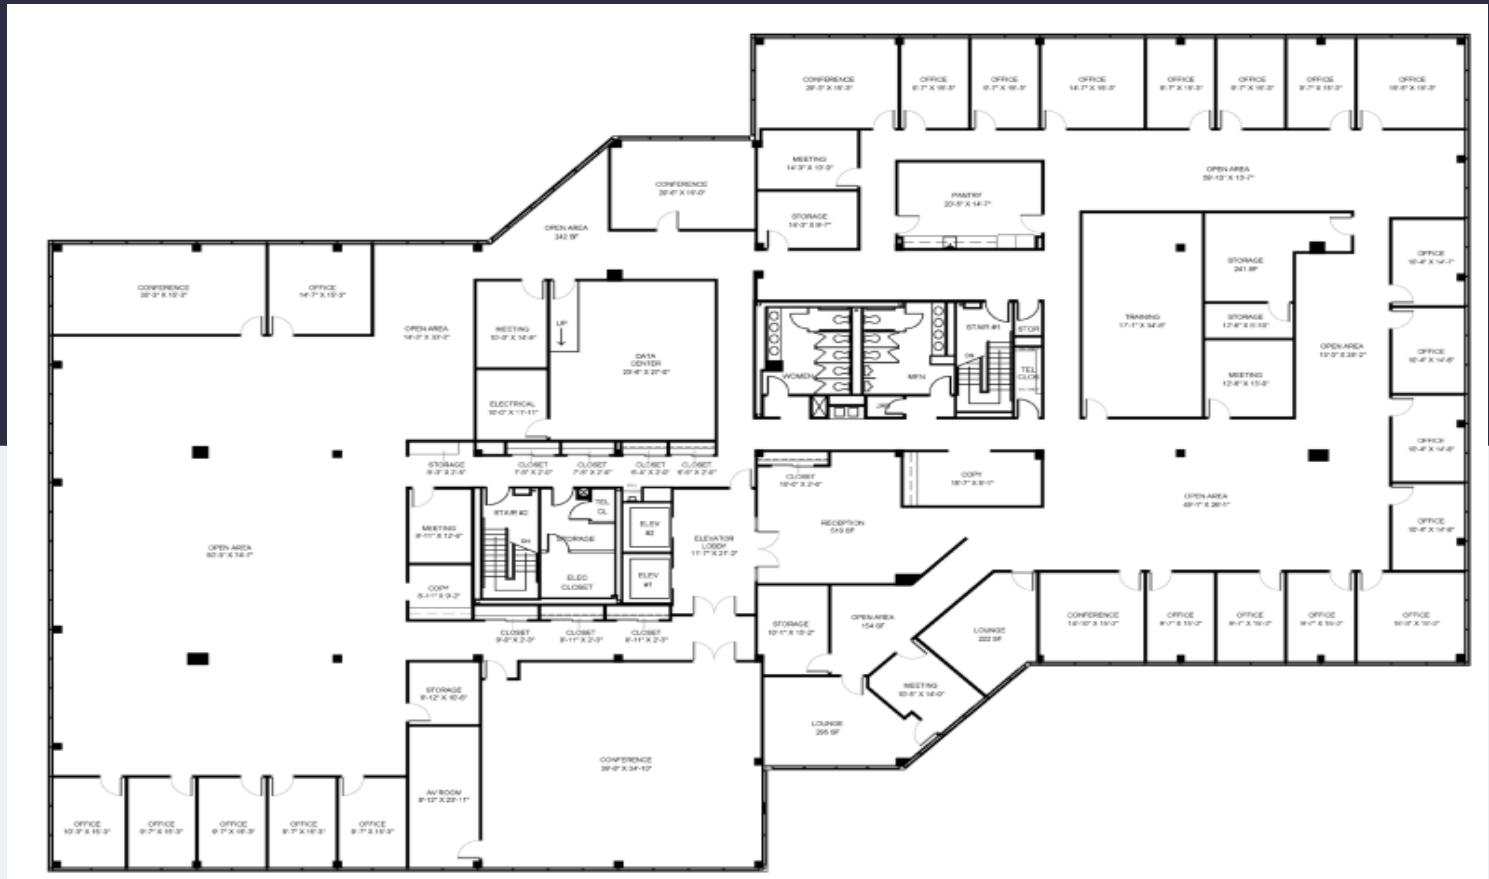

240 Gibraltar Road I Suite 300

Horsham, Pennsylvania 19044

24,096 SF Available for Lease

Office Space

Leasing Information

700 Dresher Road, Suite 150
(215) 328-2732
www.workspaceproperty.com

Doug Himmelreich
Director of Leasing
D.Himmelreich@workspaceproperty.com