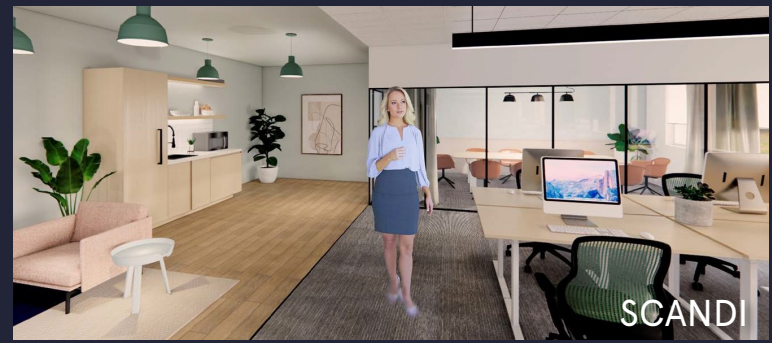

*Indicative of the look and feel (not the actual suite)