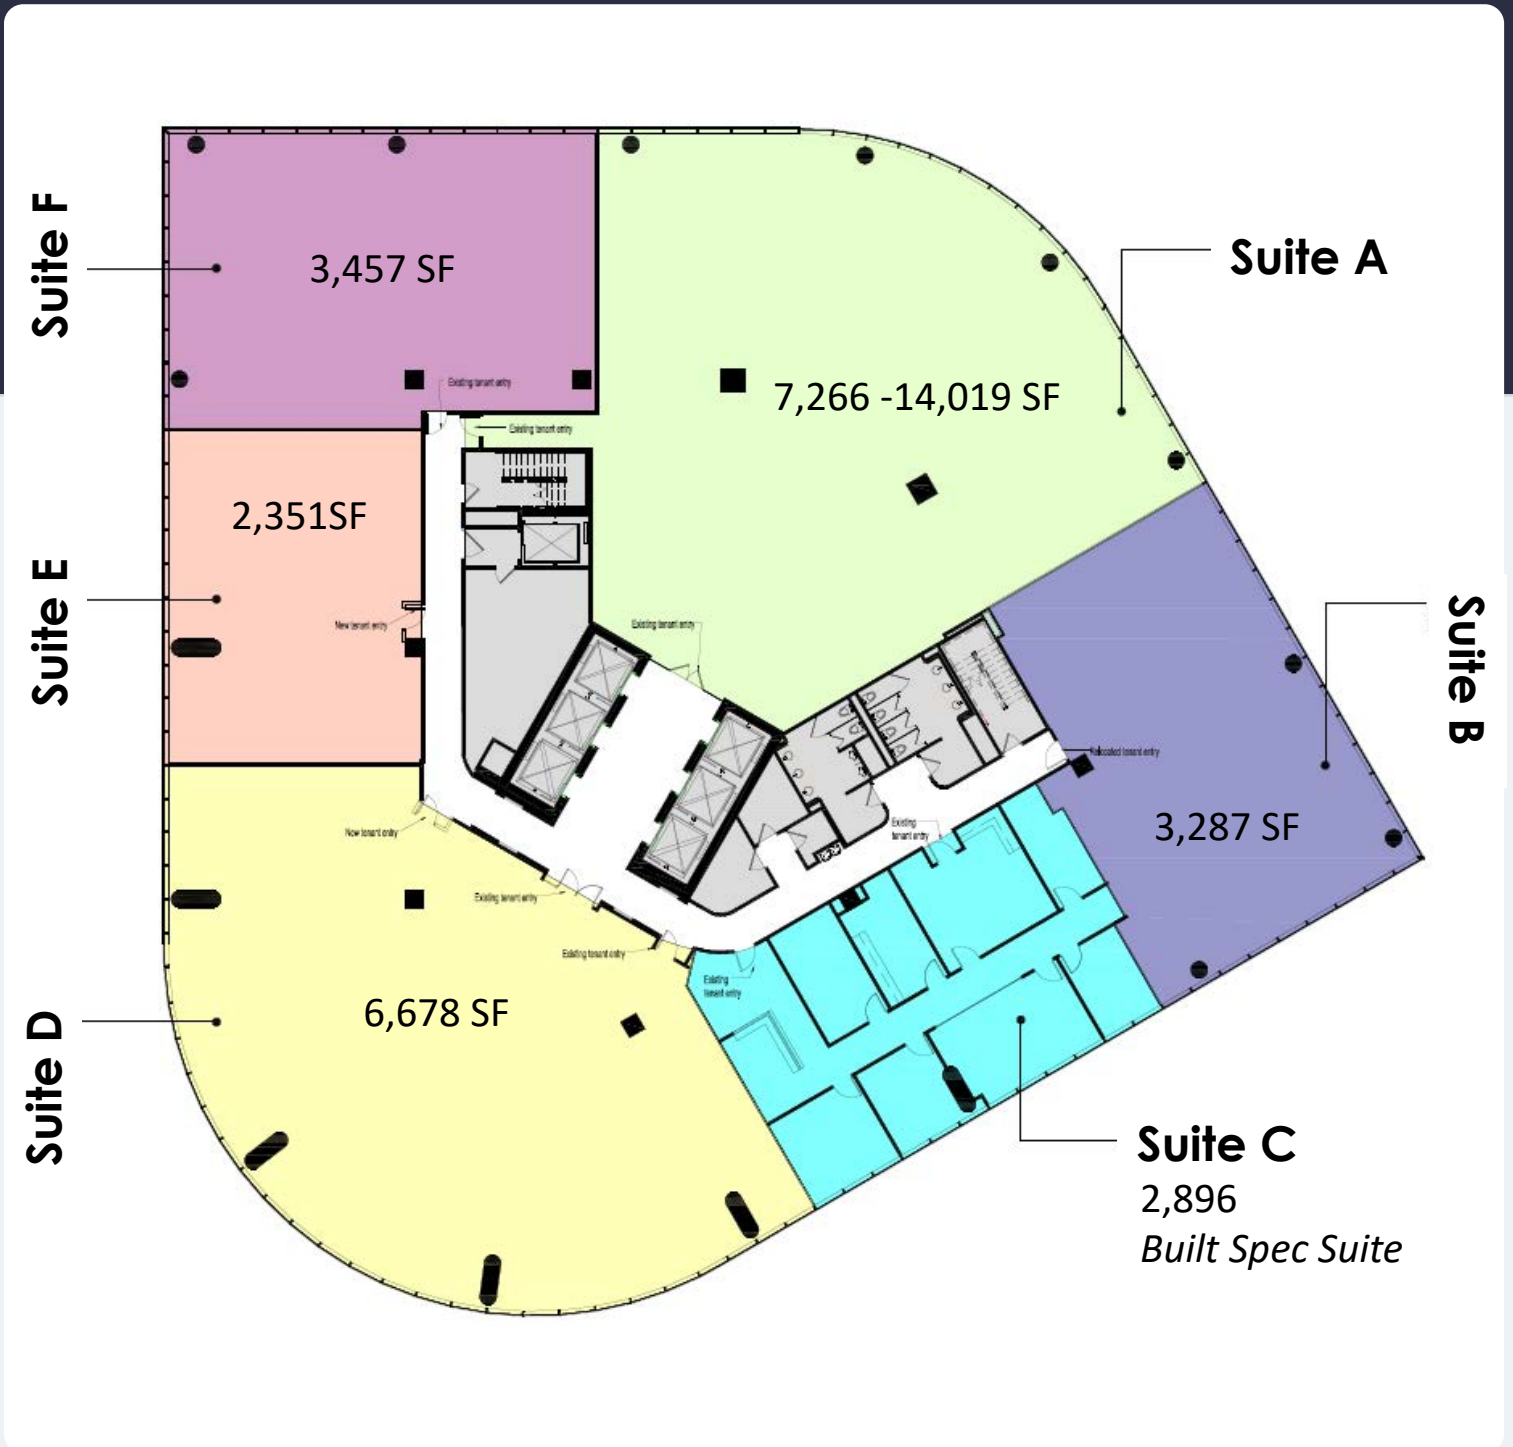

2,351 – 25,926 SF Available for Lease

Twelfth Floor | Office Space

2500 Windy Ridge Pkwy

Atlanta, GA 30339

workspace
property trust

Suite A | 7,266 -14,019 SF

Twelfth Floor | Office Space

Leasing Information