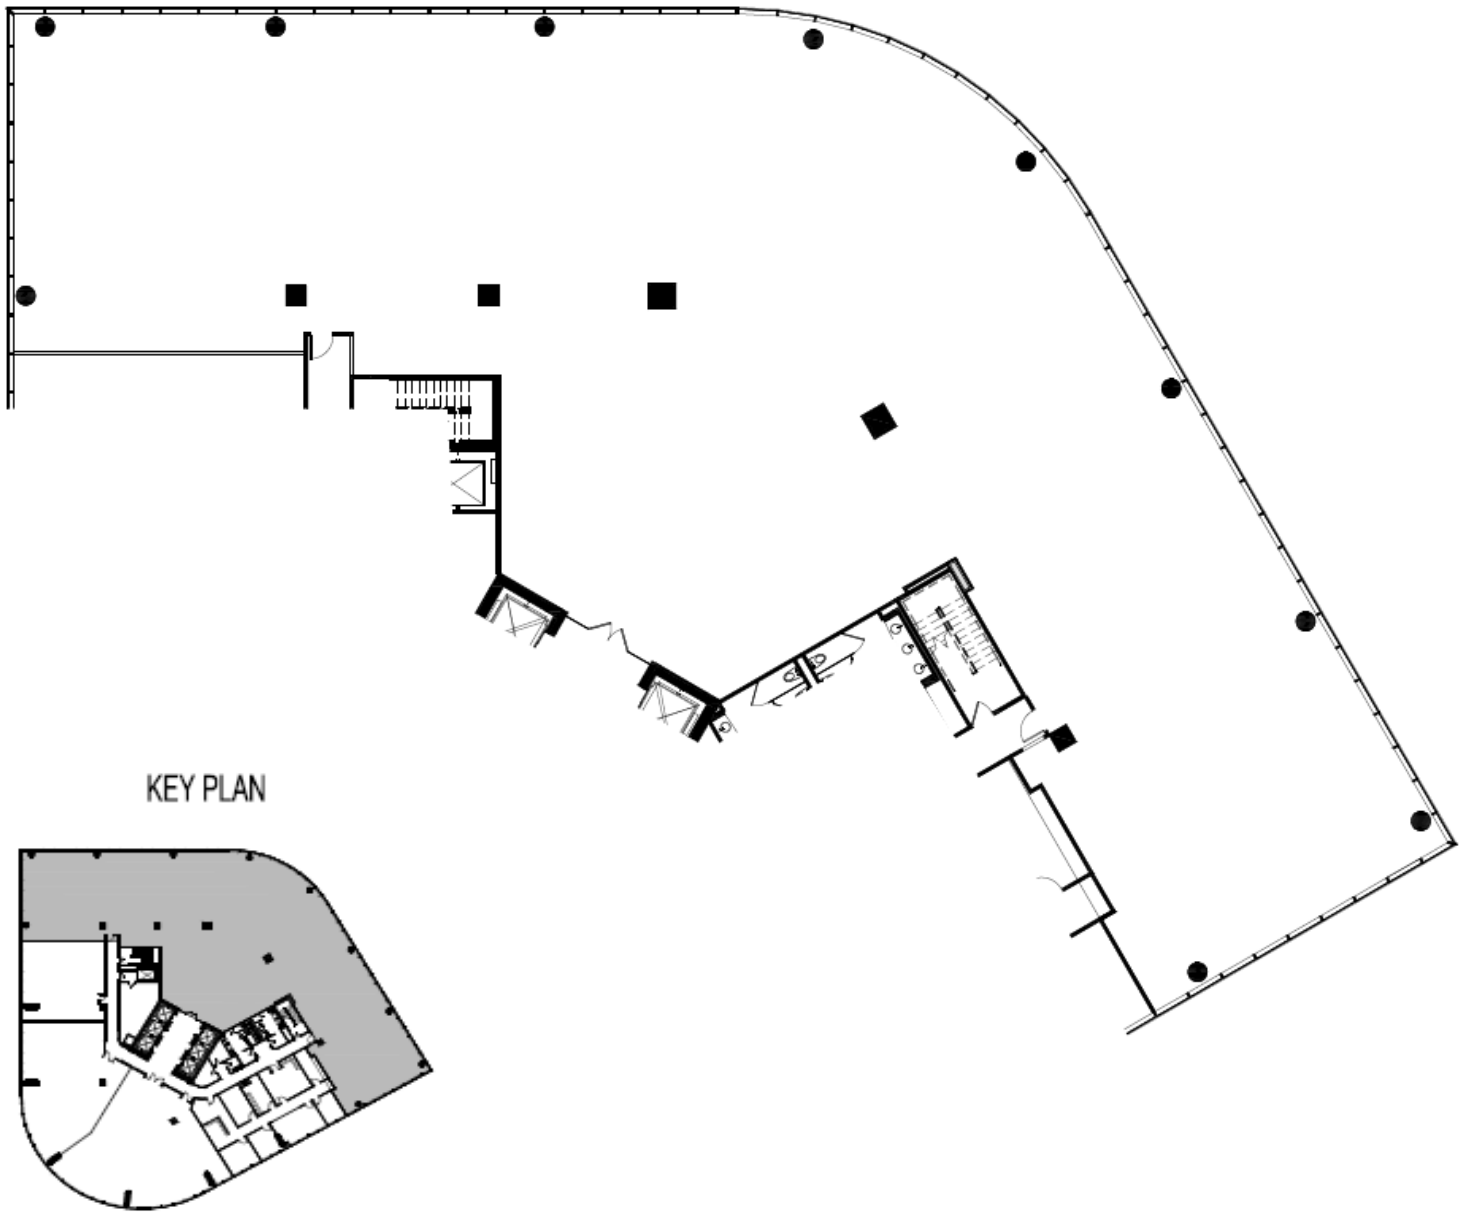

2,351 – 25,926 SF Available for Lease

Twelfth Floor | Office Space

2500 Windy Ridge Pkwy

Atlanta, GA 30339

workspace
property trust

Suite A | 7,266 -14,019 SF

Twelfth Floor | Office Space

Leasing Information