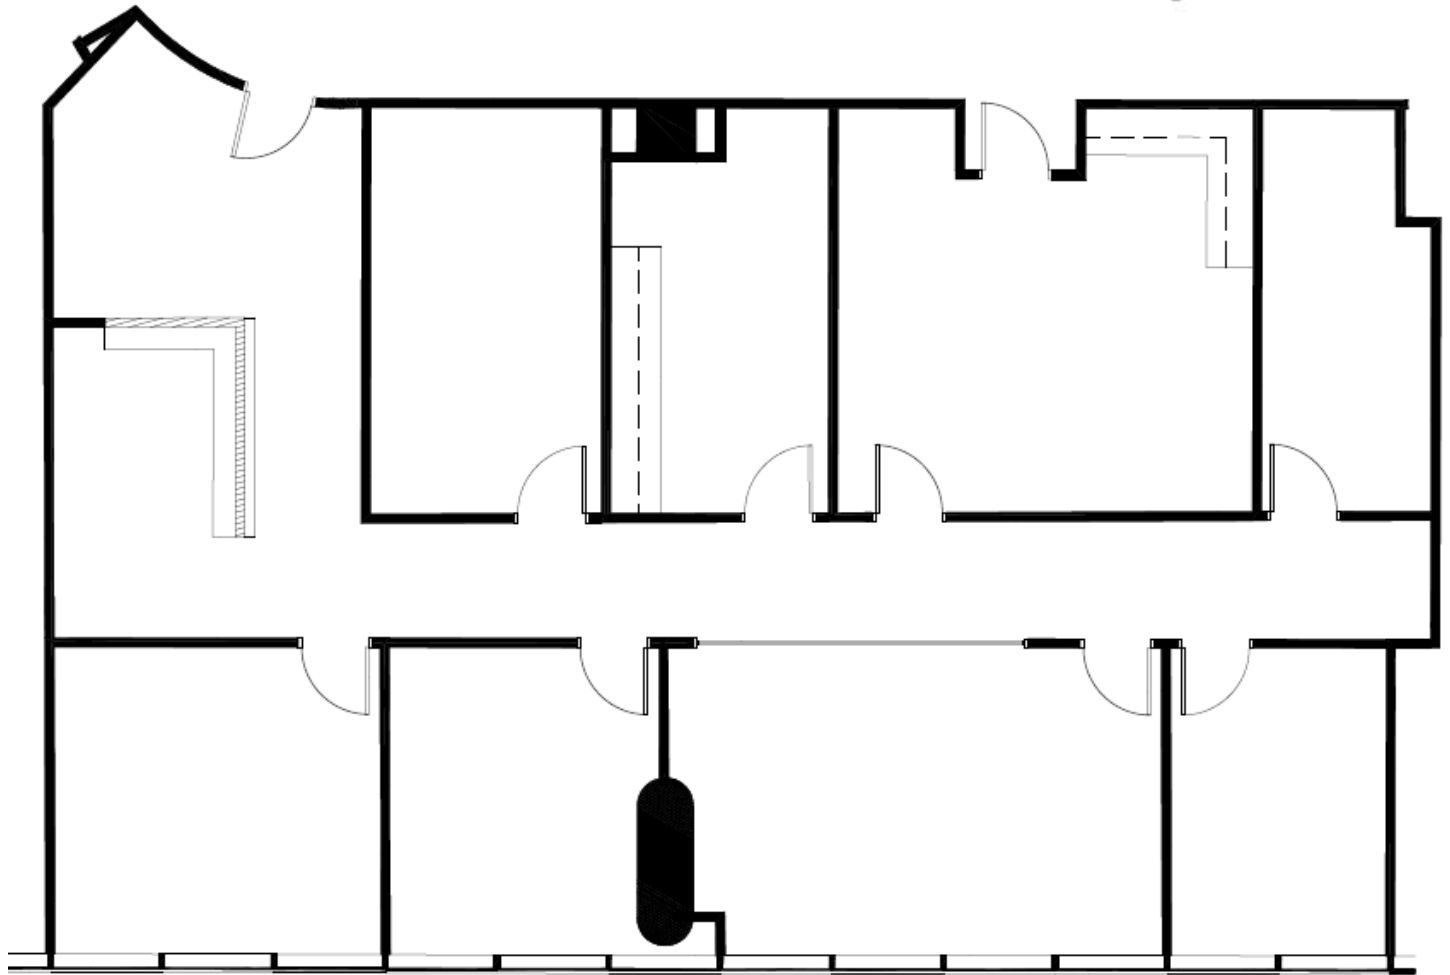

2500 Windy Ridge Pkwy

Atlanta, GA 30339

workspace
property trust

Suite C | 2,896 SF

Twelfth Floor | Office Space

KEY PLAN

Leasing Information

Wes Rudes