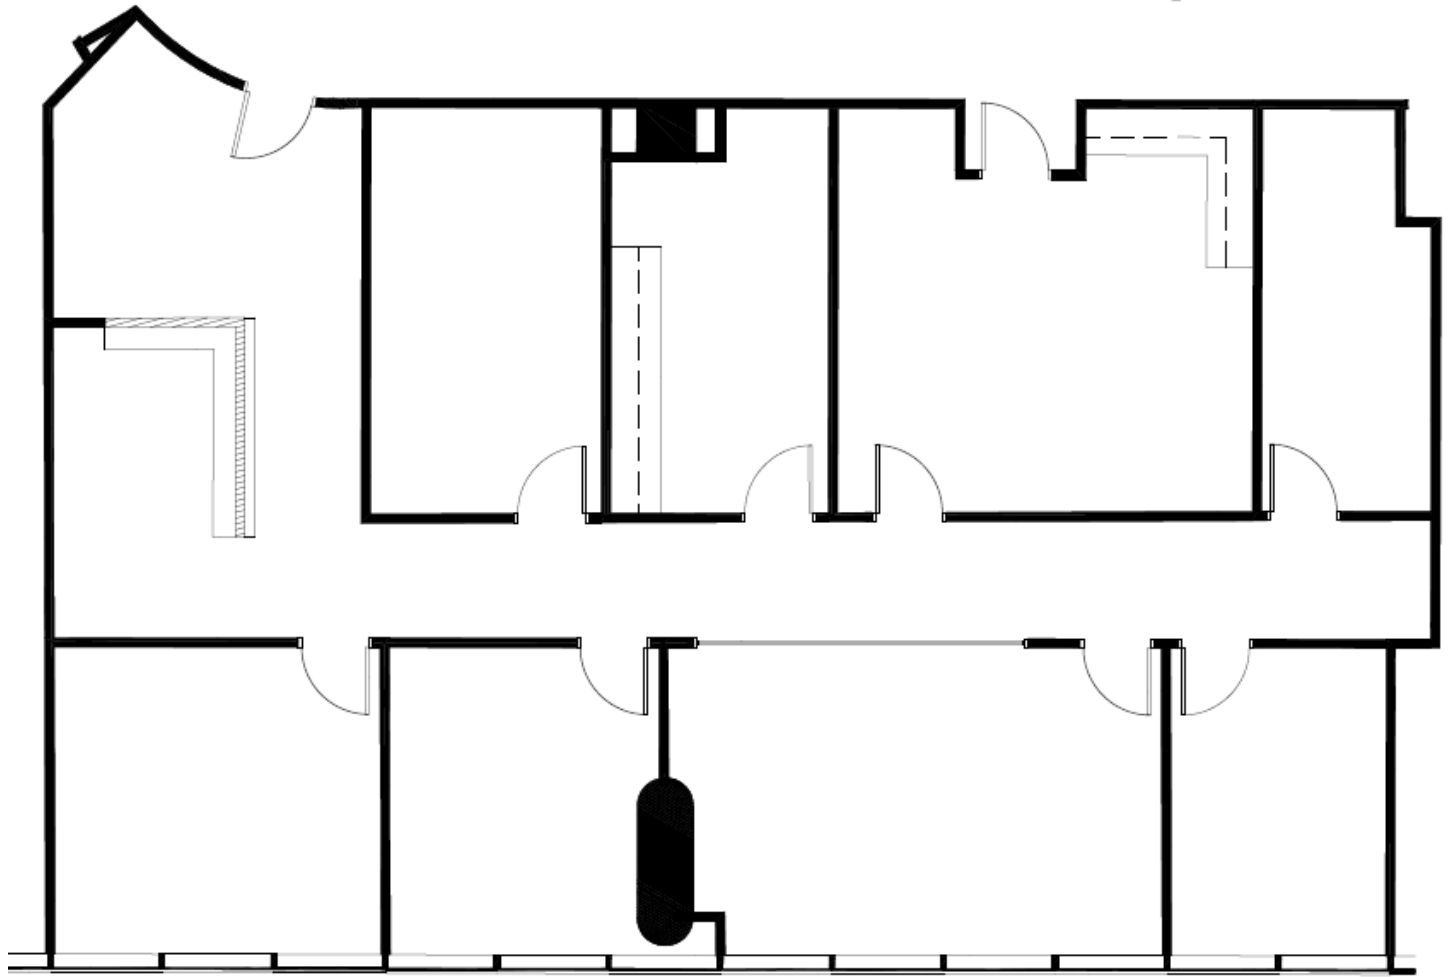

2,351 - 25,926 SF Available for Lease

Twelfth Floor | Office Space

2500 Windy Ridge Pkwy

Atlanta, GA 30339

Suite C | 2,896 SF

Twelfth Floor | Office Space

KEY PLAN

Leasing Information