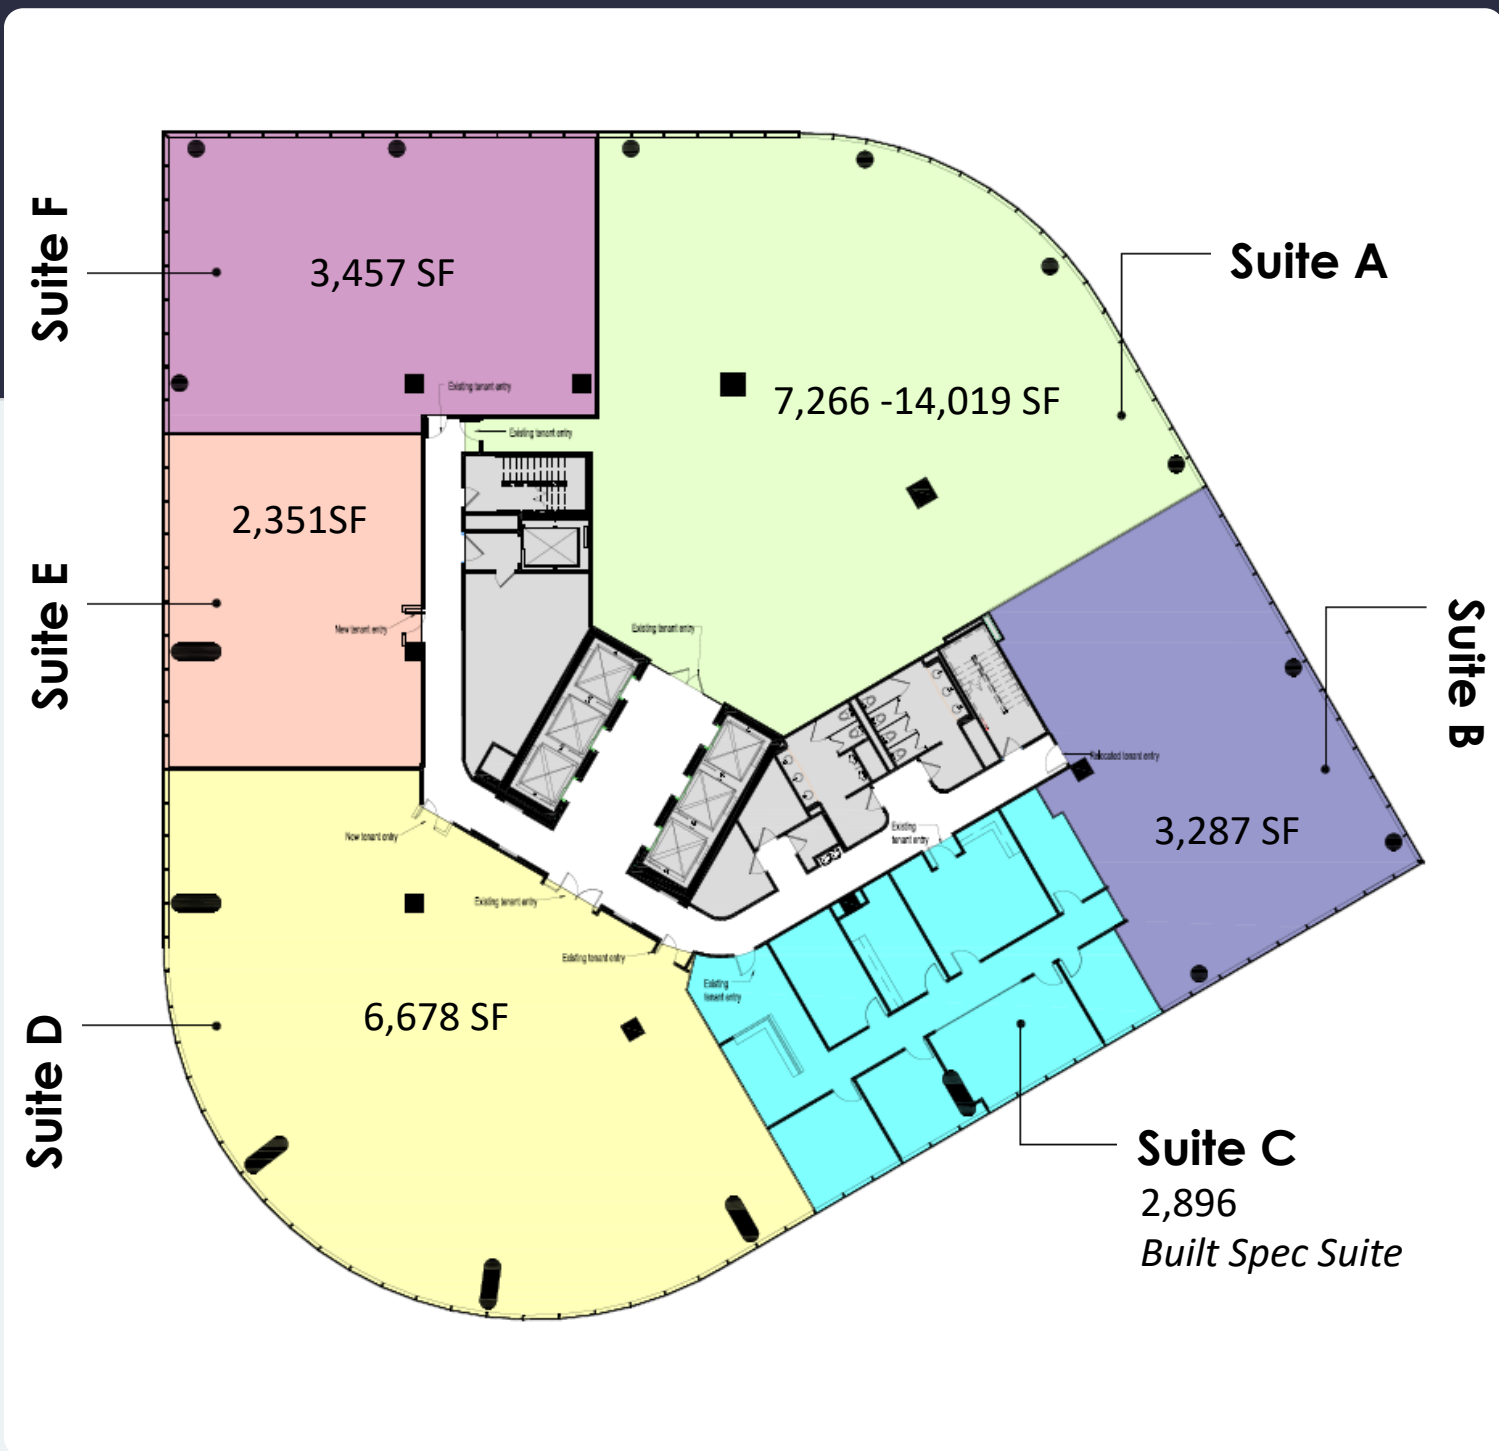

2,351 - 25,926 SF Available for Lease

Twelfth Floor | Office Space

2500 Windy Ridge Pkwy

Atlanta, GA 30339

Suite C | 2,896 SF

Twelfth Floor | Office Space

KEY PLAN

Leasing Information