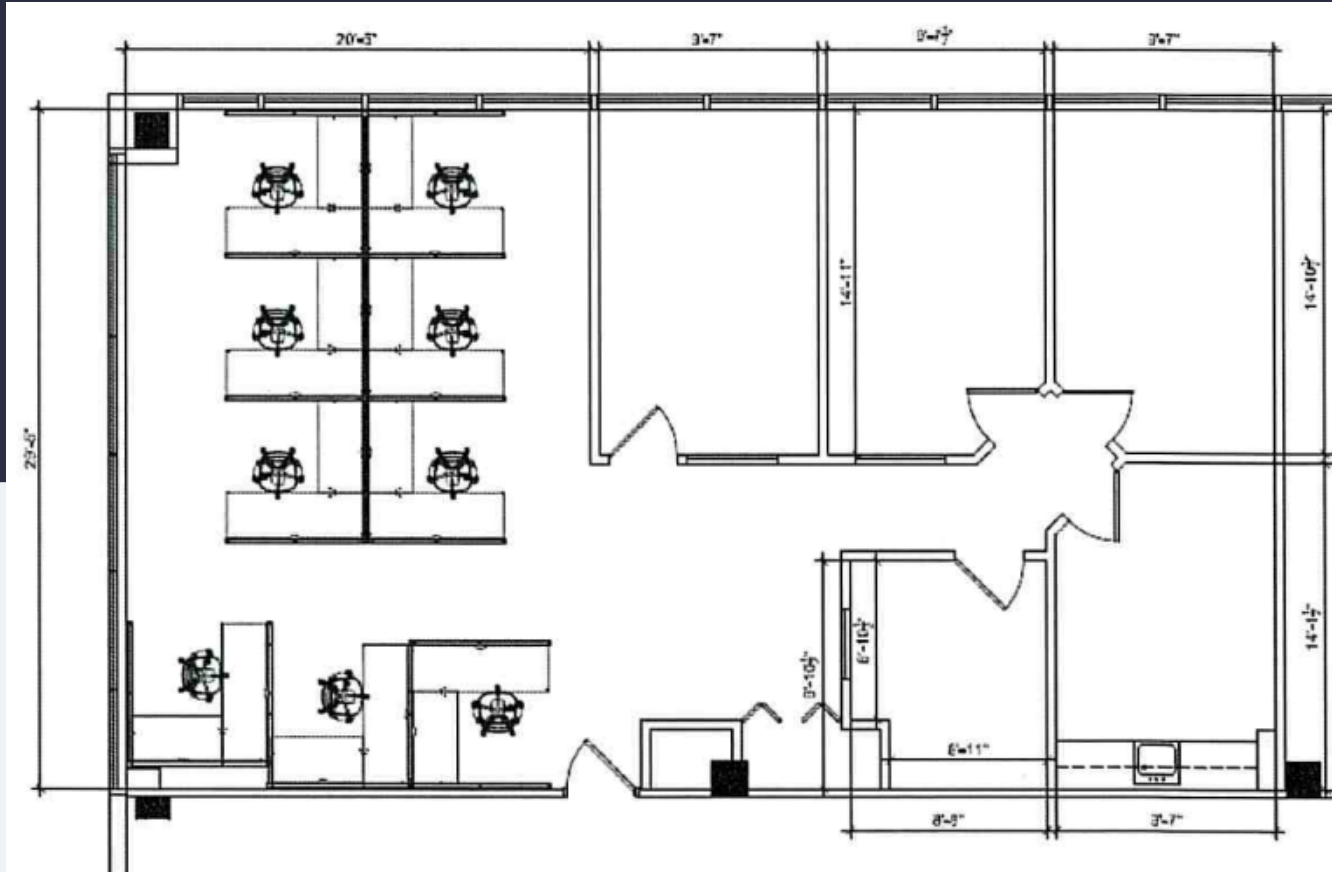

Building Owner: Workspace Property Trust

Total Building Size: 155,608 SF

1,830 SF Available 1.1.25

Aerial Shot

Modern Collaborative Lobby

Modern Collaborative Lobby

Building Conference Room

Outdoor Café Seating

On-site Café

777 Yamato Road Suite 116

Boca Raton, Florida 33431

1,830 SF Available 1.1.25

Leasing Information

777 Yamato Road, Suite 105, Boca Raton, FL, 33431
(954) 391-5503
www.workspaceproperty.com

Mike, Nathanson
Director of Leasing
mnathanson@workspaceproperty.com