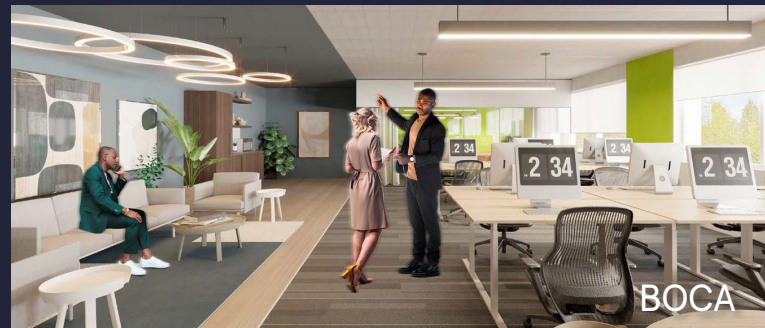

Boca Colonnade I

777 Yamato Road Suite 116

Boca Raton, FL 33431

1,830 SF Available 1.1.25

workspace
property trust

Asking Rent: \$30.00/NNN

2024 OPEX: \$14.92 RSF

New
Building
Gym Coming
in 2025!

777 Yamato Road Suite 116

Boca Raton, Florida 33431

PROPERTY HIGHLIGHTS

AMENITIES

Class "A" office building with abundant parking ratio of 4.5/1,000 SF. Hurricane impact glass, structured garage parking, electric vehicle charging stations, and high-quality fiber optic network. New gym coming in 2024. On-site security, property management, updated conference facility, and café. Modern lobby features free Wi-Fi, functional breakout areas with interactive touchscreen directory. Located on a nature preserve with close proximity to hotels, banks, shopping centers, fitness centers, dry-cleaning, daycare and numerous restaurants.

BOCA

*Indicative of the look and feel (not the actual suite)