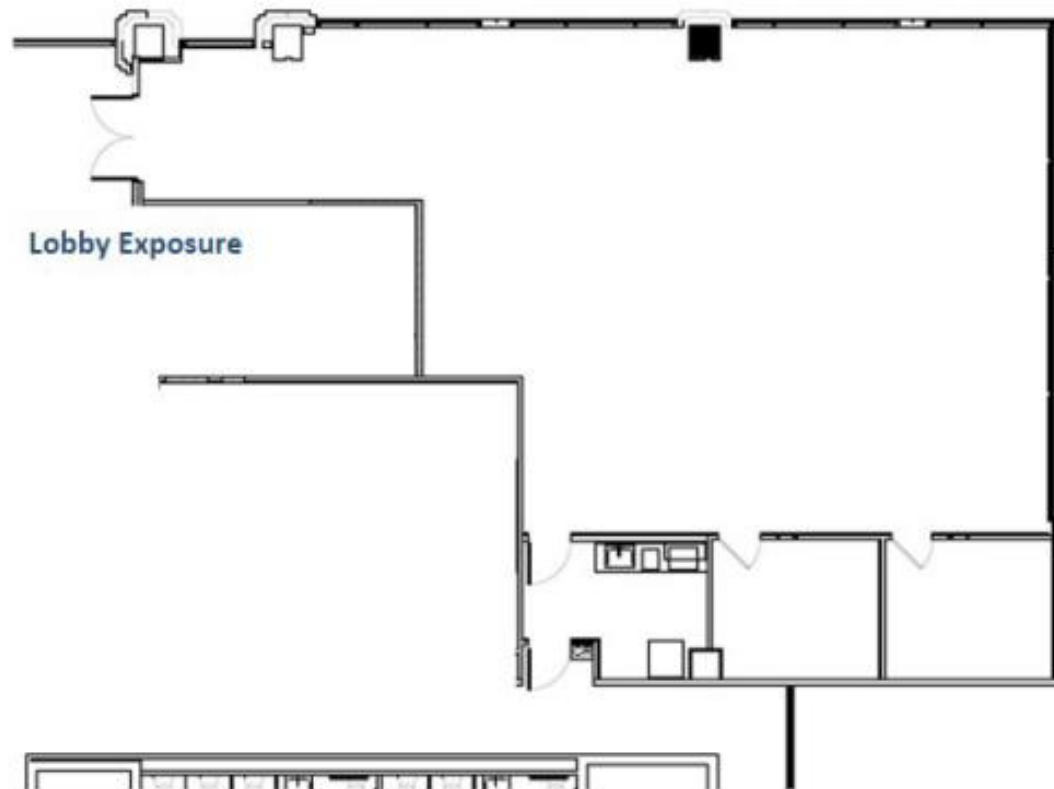

Building Owner: Workspace Property Trust

Total Building Size: 140,160 SF

2,606 SF Available Now

Up to 75k Av

Conference Room

Lobby Area

Cafe

Balcony View

Front Entrance

Outdoor Lounge

1301 International Parkway Suite 130

Sunrise, FL 33323

2,606 SF Available Now

Leasing Information

777 Yamato Road, Suite 105, Boca Raton, FL, 33431
(954) 391-5503
www.workspaceproperty.com

Mike, Nathanson
Director of Leasing
mnathanson@workspaceproperty.com

Spaces for the Way Work Happens Today.

These beautifully designed themes inspire creativity and encourage productivity. Whether you are looking for 1,000 square feet or 100,000 square feet, our in-house design & development team can deliver a turnkey office solution.