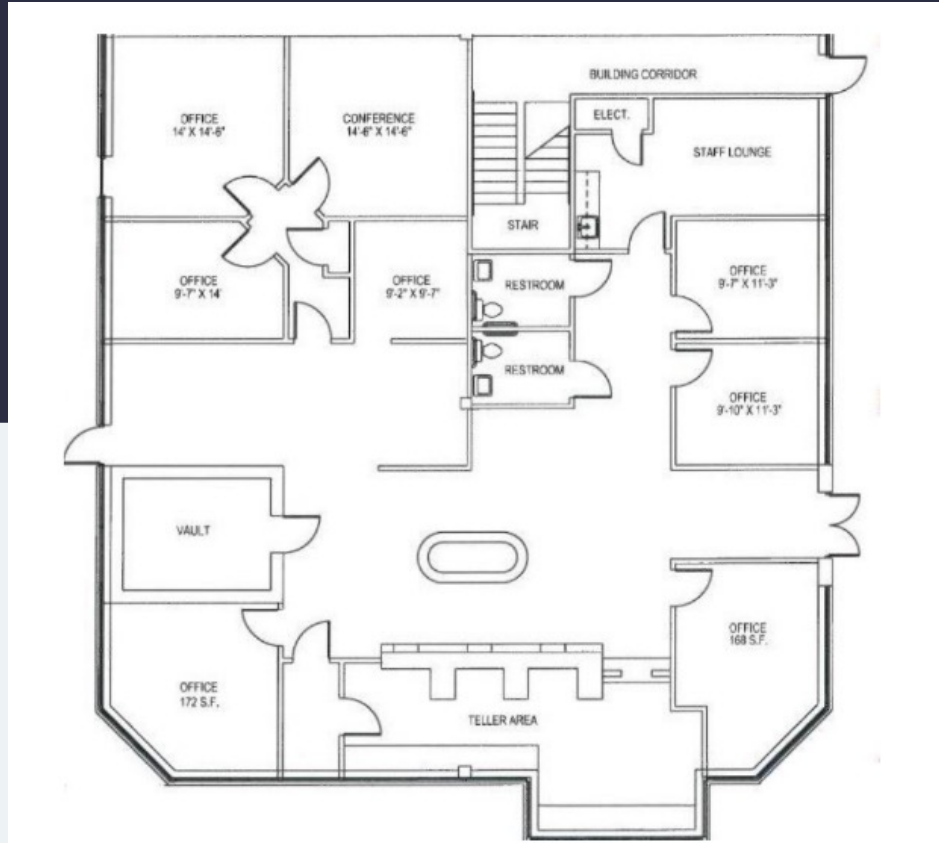

3,638 SF Available for Lease

Office Space

Leasing Information

700 Dresher Road, Suite 150
(215) 328-2732
www.workspaceproperty.com

Doug Himmelreich
Director of Leasing
D.Himmelreich@workspaceproperty.com