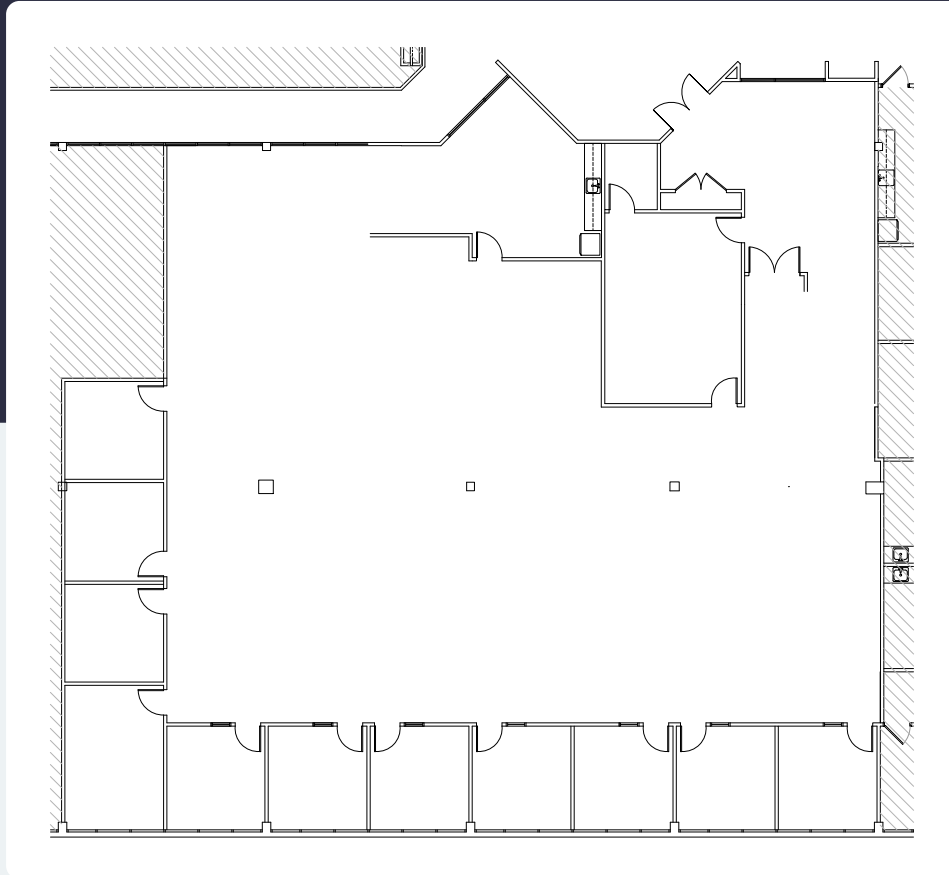

9,011 SF Available for Lease

Office Space

Leasing Information

700 Dresher Road, Suite 150
(215) 328-2732
www.workspaceproperty.com

Doug Himmelreich
Director of Leasing
D.Himmelreich@workspaceproperty.com