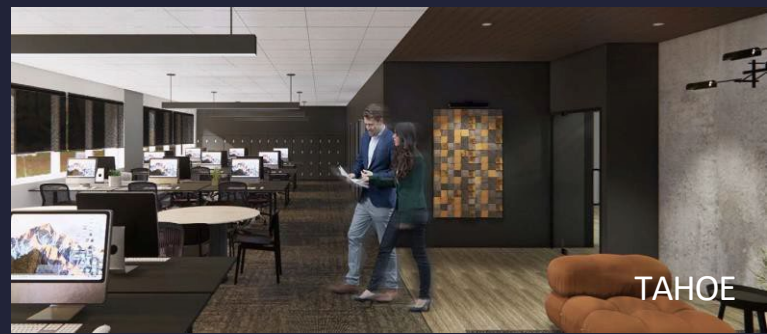

# 7800 Equitable Dr | Suite 150

Eden Prairie, MN 55344

7800 Equitable Drive is ideal for companies in need of warehouse function within a traditional office setting with high ceilings, large windows, two-sides of glass and fireplace. Nestled in the sought-after southwest suburb of Eden Prairie, the building offers a welcoming lower level sitting area, an outdoor patio, and ample parking with both surface and garage spaces.

## Property Highlights

- Shared dock door + flexible storage
- Private suite entrance
- Surface and tempered executive parking
- Exposed, modern ceiling finish
- Monument Signage available
- Four childcare facilities under a 1.5 drive
- Two miles to Eden Prairie Center's numerous restaurants and retail options
- Nature views

# Spaces for the Way Work Happens Today.

These beautifully designed themes inspire creativity and encourage productivity. Whether you are looking for 1,000 square feet or 100,000 square feet, our in-house design & development team can deliver a turnkey office solution.

SCANDI

AZURE

TAHOE

BOCA

\*Indicative of the look and feel (not the actual suite)