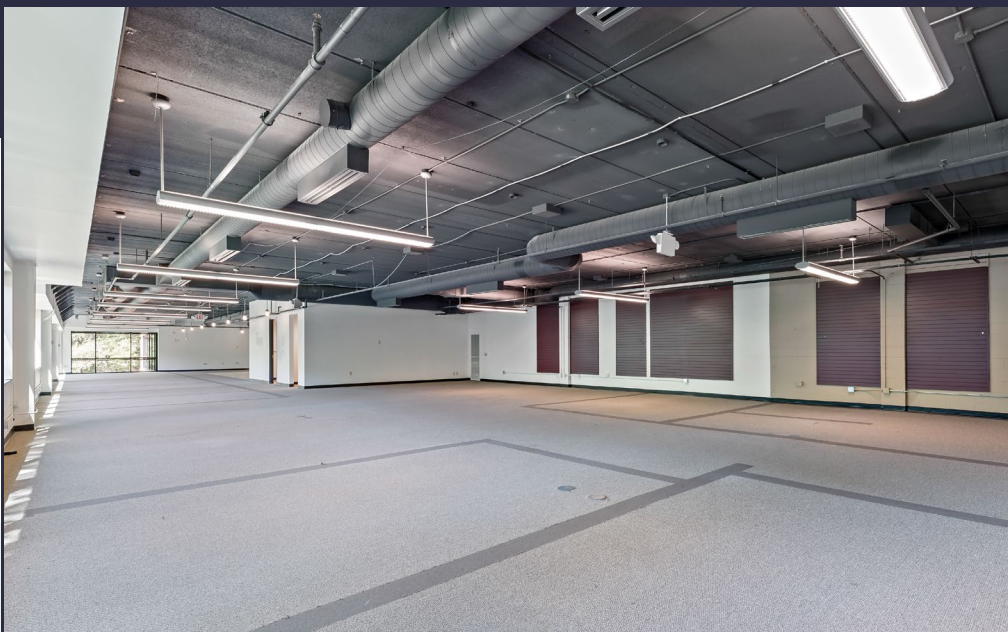

Prairie View Office Building
Office Space

7800 Equitable Drive, Suite 150