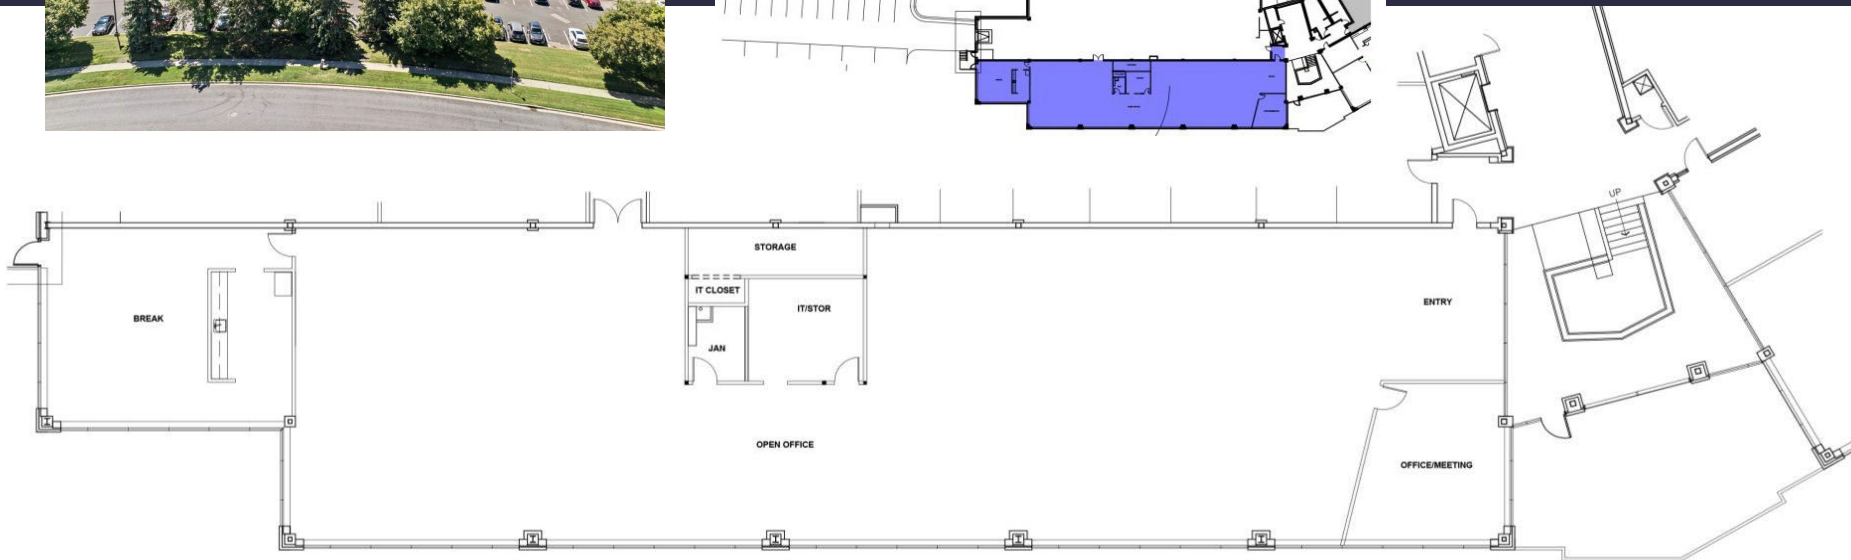

Leasing Information

6625 W. 78t Street, Bloomington, MN 55439
(952) 292-4952
www.workspaceproperty.com

Brad Butler
VP, Regional Director
bbutler@workspaceproperty.com