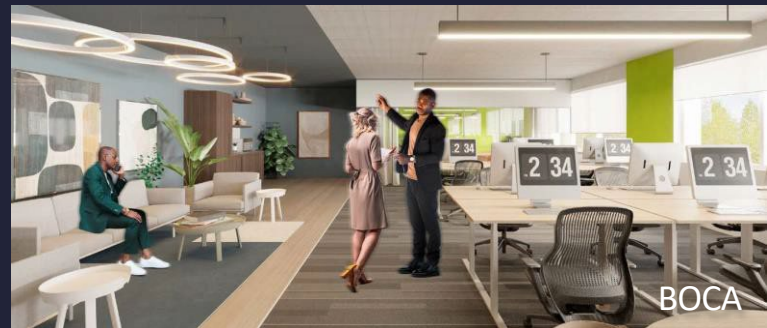

TAHOE

BOCA

*Indicative of the look and feel (not the actual suite)