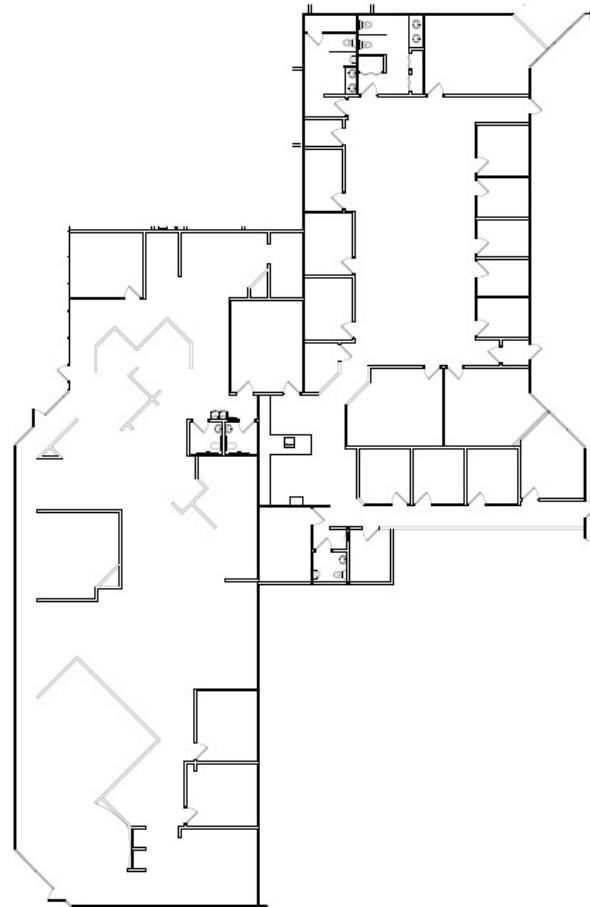

10,322 RSF Available Now