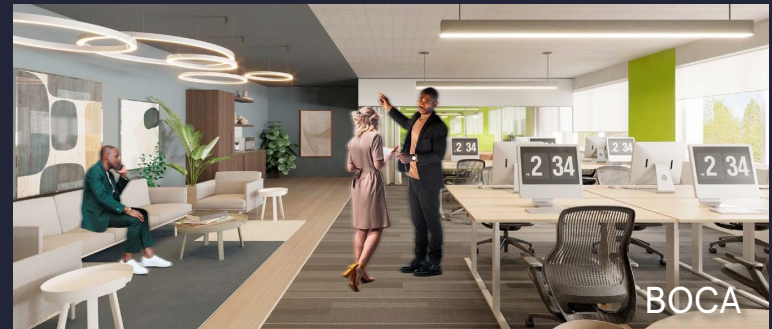

100 Witmer Rd has an updated atrium lobby including new collaborative furniture and guest Wi-Fi. 100 Witmer Road is located at the highly visible intersection of Blair Mill and Witmer Roads in the PA Lifestyle Campus and has convenient access to public transportation. EV charging and on-site fitness is available to tenants.

BOCA

*Indicative of the look and feel (not the actual suite)