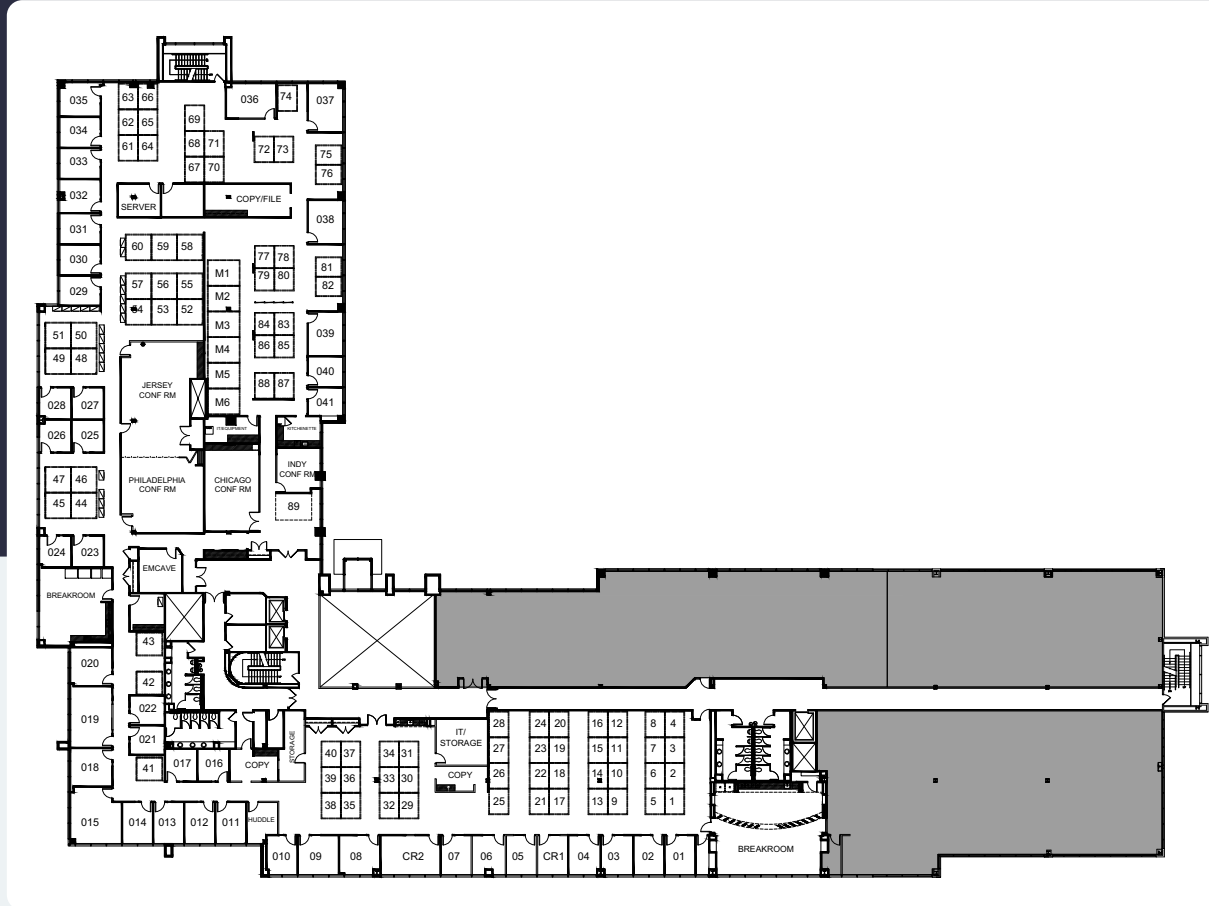

31,432 SF Available Now

Office Space

On-site Fitness Center

Lounge Seating

100 Witmer Road I Suite 200

Horsham, Pennsylvania 19044

Leasing Information

700 Dresher Road, Suite 150
(215) 328-2732
www.workspaceproperty.com

Doug, Himmelreich
Director of Leasing
dhimmelreich@workspaceproperty.com

Spaces for the Way Work Happens Today.

These beautifully designed themes inspire creativity and encourage productivity. Whether you are looking for 1,000 square feet or 100,000 square feet, our in-house design & development team can deliver a turnkey office solution.