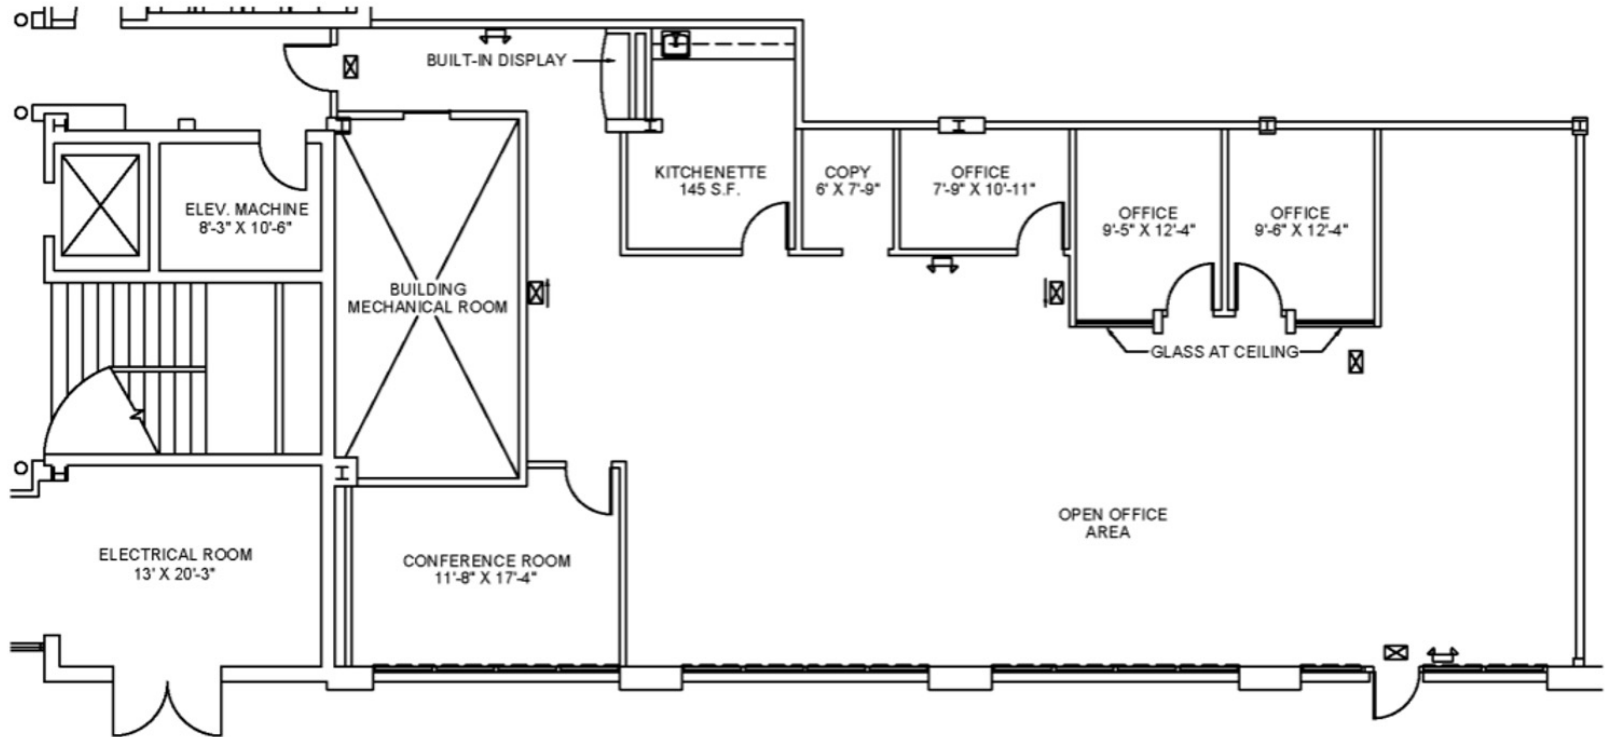

Building Owner: Workspace Property Trust

Total Building Size: 56,845

Ceiling Height: 8'6"

3,241 SF Available Now Office Space

101 Gibraltar Road I Suite 112

Horsham, Pennsylvania 19044

workspace
property trust