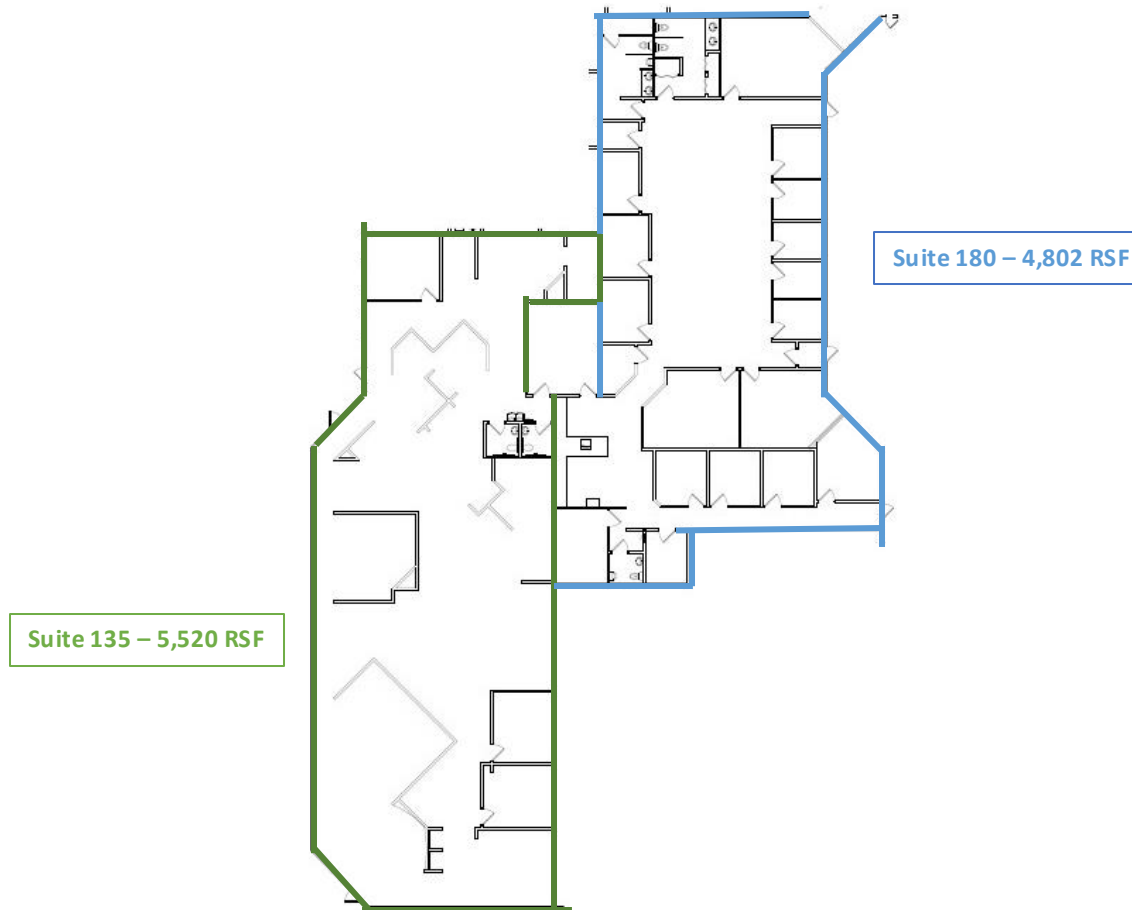

10,322 RSF Available 5.1.25