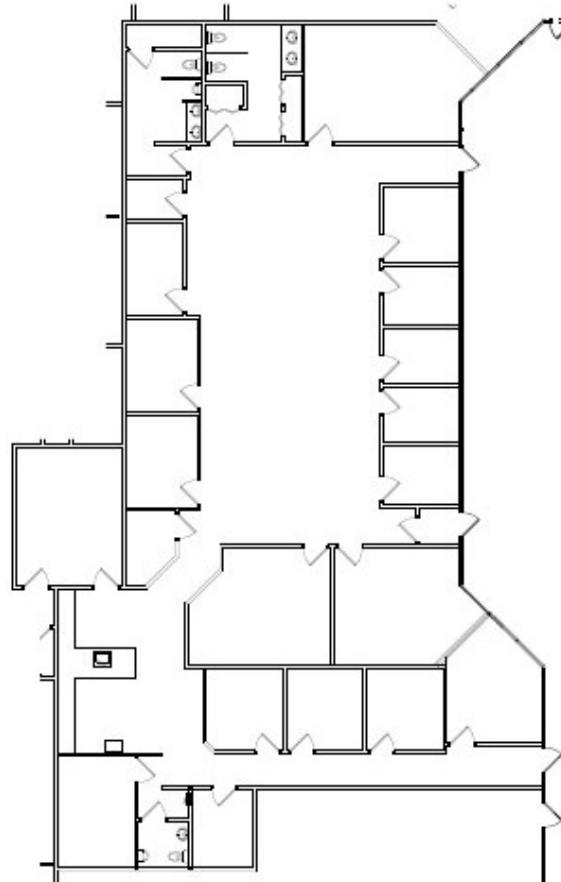

4,802 RSF Available 5.1.25