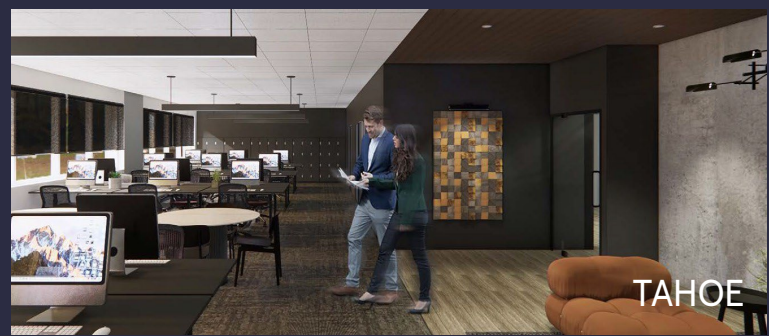

# Spaces for the Way Work Happens Today.

These beautifully designed themes inspire creativity and encourage productivity. Whether you are looking for 1,000 square feet or 100,000 square feet, our in-house design & development team can deliver a turnkey office solution.

TAHOE

BOCA

\*Indicative of the look and feel (not the actual suite)